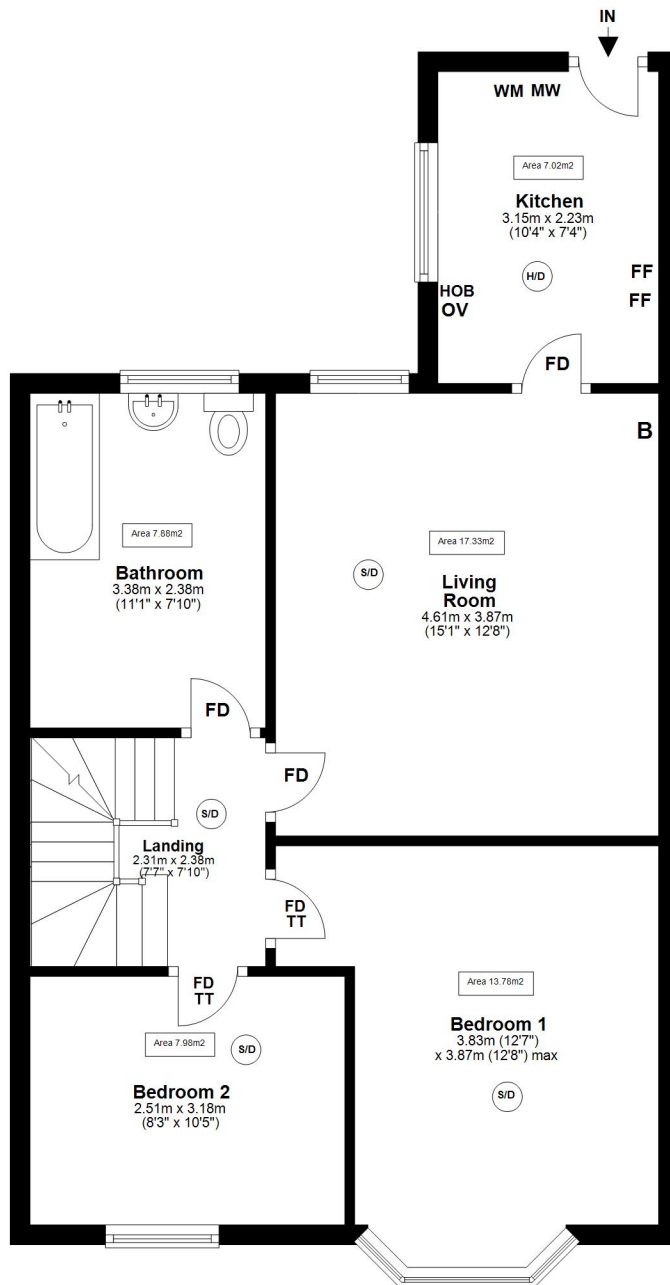

First Floor

Approx. 61.4 sq. metres (660.8 sq. feet)

KEY

- SD - Smoke Detector
- HD - Heat Detector
- FD - Fire Door
- TT - Thumb Turn Lock
- B - Boiler
- OV - Oven
- HOB - Hob
- FF - Fridge Freezer
- WM - Washing Machine
- MW - Microwave

Ground Floor

Approx. 4.7 sq. metres (50.5 sq. feet)

Second Floor

Approx. 40.7 sq. metres (438.0 sq. feet)

Ground Floor

Approx. 4.7 sq. metres (50.5 sq. feet)

93 Warwick Street, Heaton

Second Floor

Approx. 40.7 sq. metres (438.0 sq. feet)