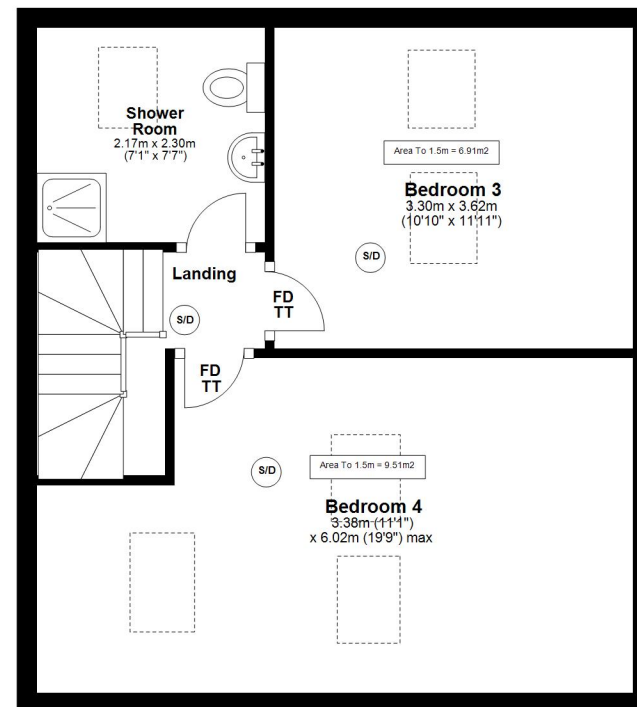

First Floor

Approx. 61.4 sq. metres (660.8 sq. feet)

KEY

- SD - Smoke Detector
- HD - Heat Detector
- FD - Fire Door
- TT - Thumb Turn Lock
- B - Boiler
- OV - Oven
- HOB - Hob
- FF - Fridge Freezer
- WM - Washing Machine
- MW - Microwave

Ground Floor

Approx. 4.7 sq. metres (50.5 sq. feet)

Second Floor

Approx. 40.7 sq. metres (438.0 sq. feet)

Ground Floor

Approx. 4.7 sq. metres (50.5 sq. feet)

93 Warwick Street, Heaton

Second Floor

Approx. 40.7 sq. metres (438.0 sq. feet)