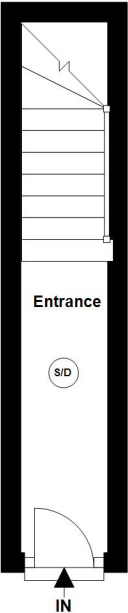

First Floor

Approx. 61.4 sq. metres (660.8 sq. feet)

KEY

- SD - Smoke Detector
- HD - Heat Detector
- FD - Fire Door
- TT - Thumb Turn Lock
- B - Boiler
- OV - Oven
- HOB - Hob
- FF - Fridge Freezer
- WM - Washing Machine
- MW - Microwave

Ground Floor

Approx. 4.7 sq. metres (50.5 sq. feet)

Second Floor

Approx. 40.7 sq. metres (438.0 sq. feet)

Ground Floor

Approx. 4.7 sq. metres (50.5 sq. feet)

93 Warwick Street, Heaton

Second Floor

Approx. 40.7 sq. metres (438.0 sq. feet)