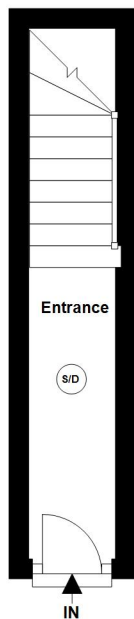

First Floor

Approx. 61.4 sq. metres (660.8 sq. feet)

KEY

- SD - Smoke Detector
- HD - Heat Detector
- FD - Fire Door
- TT - Thumb Turn Lock
- B - Boiler
- OV - Oven
- HOB - Hob
- FF - Fridge Freezer
- WM - Washing Machine
- MW - Microwave

Ground Floor

Approx. 4.7 sq. metres (50.5 sq. feet)

Second Floor

Approx. 40.7 sq. metres (438.0 sq. feet)

Ground Floor

Approx. 4.7 sq. metres (50.5 sq. feet)

93 Warwick Street, Heaton

Second Floor

Approx. 40.7 sq. metres (438.0 sq. feet)